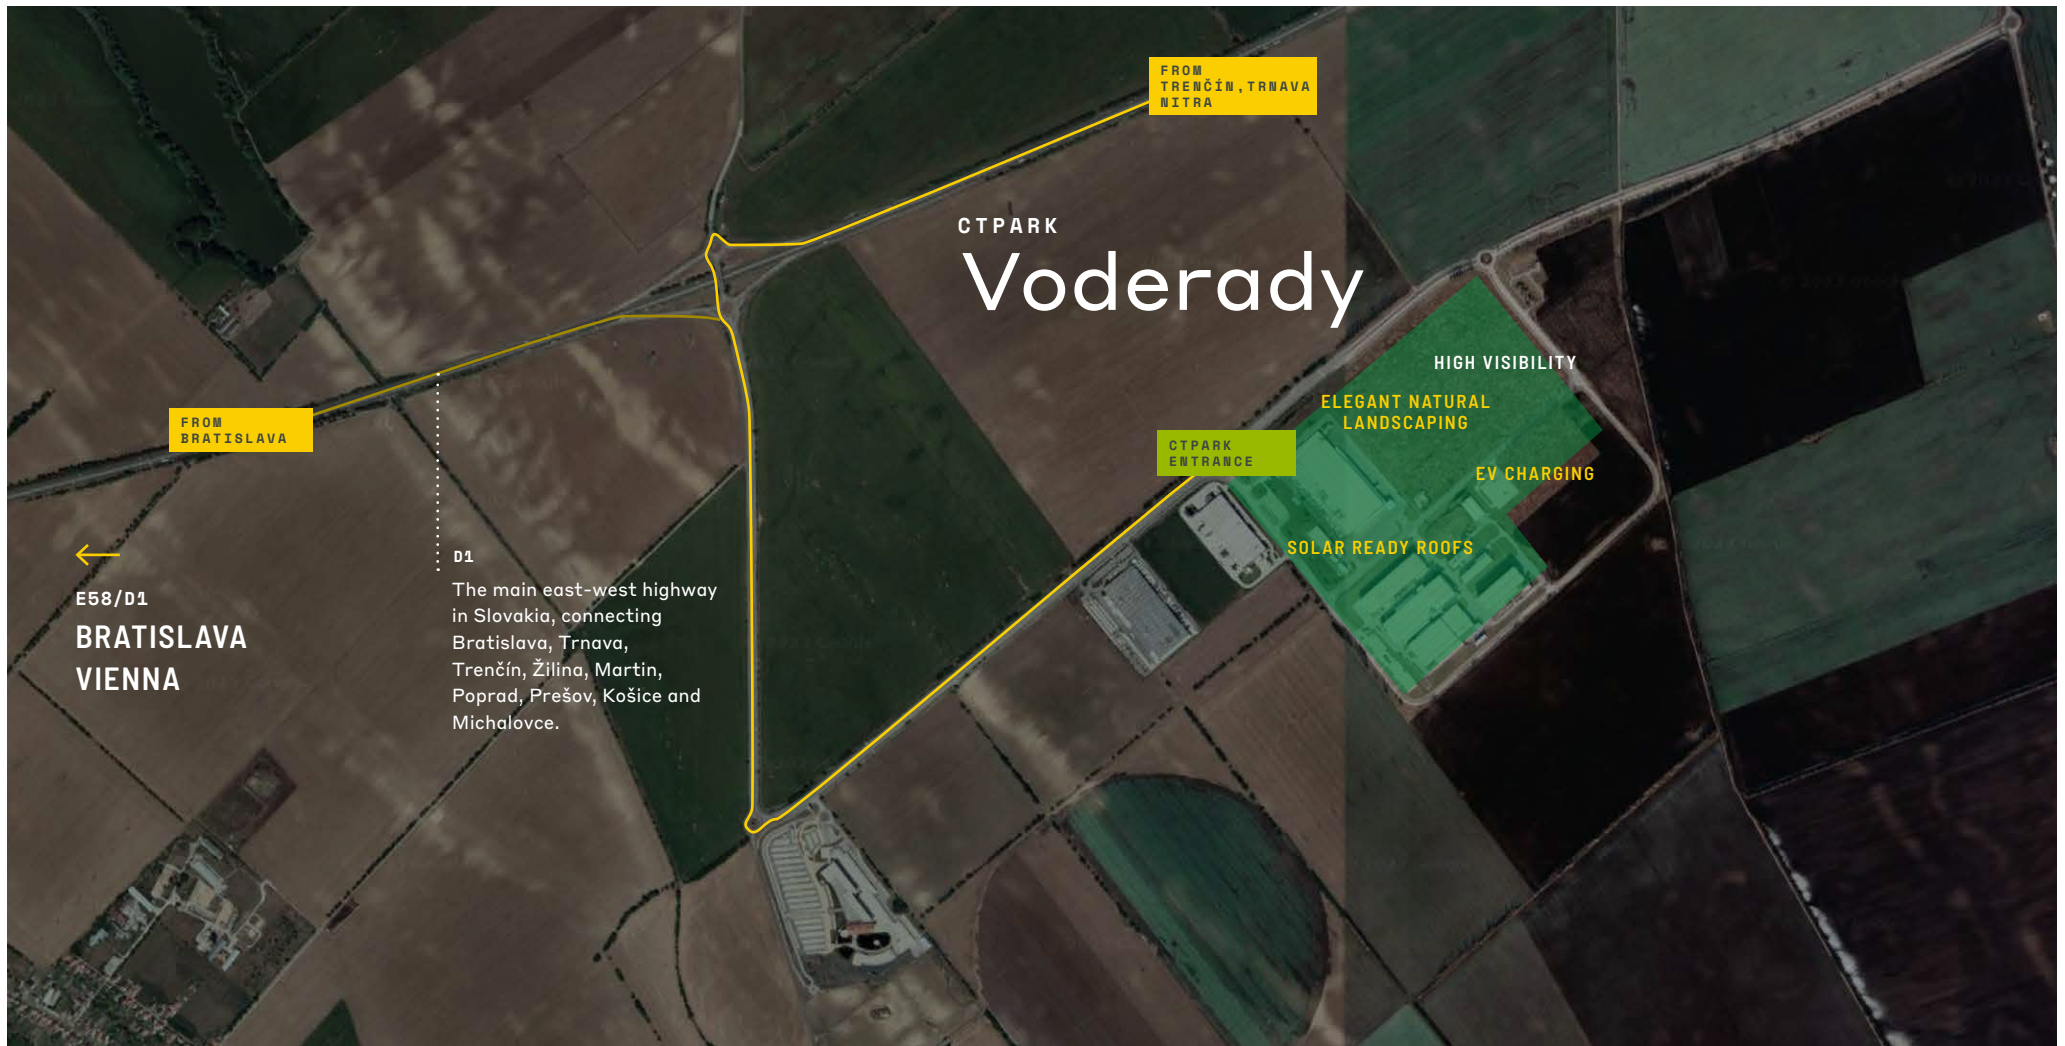

LOCAL ACCESS

Infrastructure Backbone

CTPark Voderady holds a prime position, with a direct access point to the D1 motorway, the main east-west highway in Slovakia. The park offers direct road connections, providing convenient access to Voderady (3.5 km) and Trnava (10 km).

PARK FEATURES

- Water retention and reuse
- Elegant natural landscaping
- Gas station 12 km