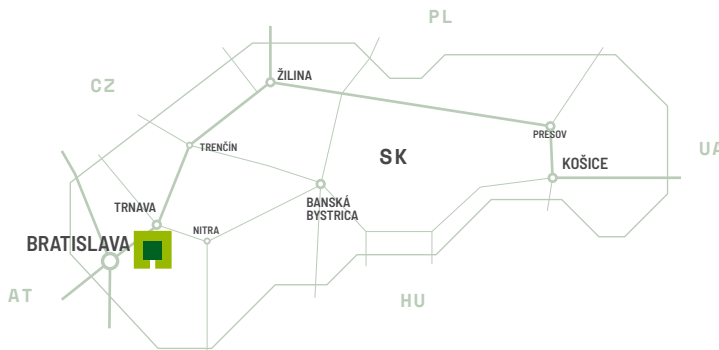

ctp

 Voderady

SK

REGIONAL BENEFITS

The hub for CEE logistics

CTPark Voderady offers an excellent location for companies looking to establish themselves in western Slovakia. The park provides convenient connectivity to the nearby city of Trnava (10 km), Slovakia's capital, Bratislava (50 km), as well as neighboring markets Austria, the Czech Republic, Poland, and Hungary.

Key benefits of the area:

- ▶ Approximately 566,000 inhabitants in the Trnava Region
- ▶ Two universities in the vicinity contributing to the availability of a skilled local workforce
- ▶ High visibility from the D1 highway
- ▶ Close proximity to production companies such as Audia Plastics (plastics), Samsung Electronics (electronics) and Stellantis (automotive)

HIGHWAY 2 KM	VODERADY 4 KM
AIRPORT BRATISLAVA 38 KM	ČÍFER TRAIN STATION 14 KM

MAJOR CITIES

Bratislava	50 km	0h 30min
Vienna	115 km	1h 30min
Brno	148 km	2h 00min
Ostrava	230 km	2h 30min
Budapest	190 km	2h 30min

LOCAL ACCESS

Infrastructure Backbone

CTPark Voderady holds a prime position, with a direct access point to the D1 motorway, the main east-west highway in Slovakia. The park offers direct road connections, providing convenient access to Voderady (3.5 km) and Trnava (10 km).