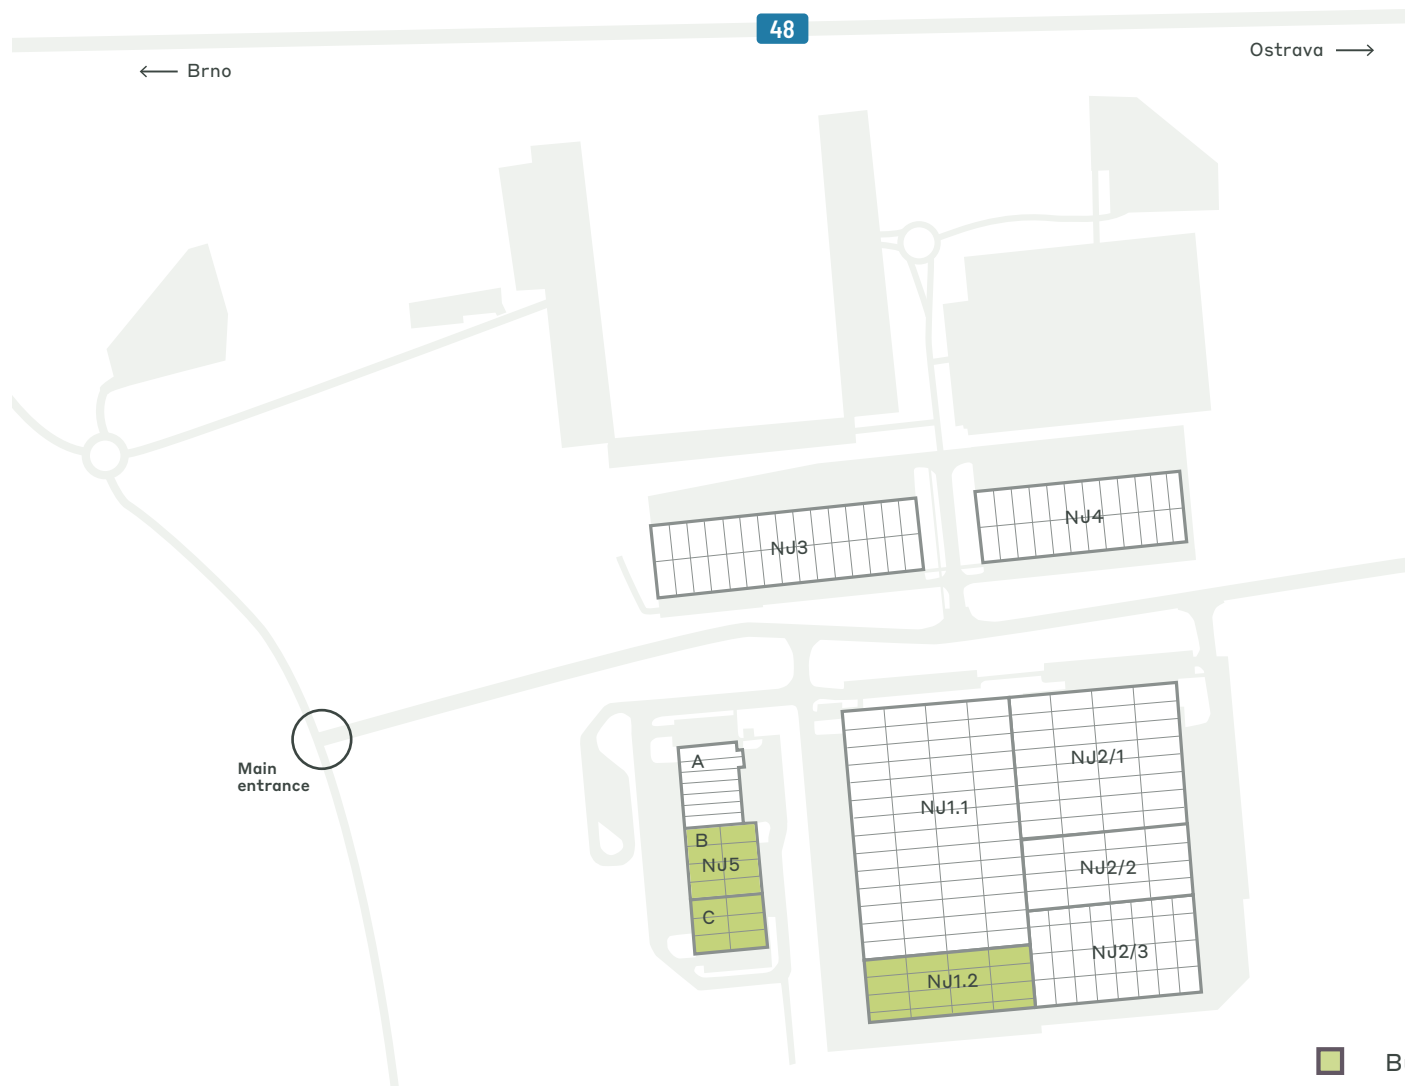

## Ideal base for cost-effective production

CTPark Nový Jičín is located 30 km south of Ostrava on the E642 roadway near Ostrava international airport. The park is an ideal base for high-tech production, test facilities and automotive supply chains.

MAJOR CITIES

Ostrava	37 km	0h 35min
Vienna	65 km	0h 52min
Žilina	114 km	1h 26min
Brno	145 km	1h 45min

LOCAL ACCESS

Within low wage area,  
with excellent expansion opportunities

Moravian-Silesian Region, a highly industrialized region, is divided into six districts. Nový Jičín is the capital of the Nový Jičín District and has about 24,000 inhabitants. It is known for the hatting industry. The town of Nový Jičín is characterized by its picturesque square with arcades. CTPark Nový Jičín features large building sizes and available land for expansion.

# Strategic motorway location with high visibility