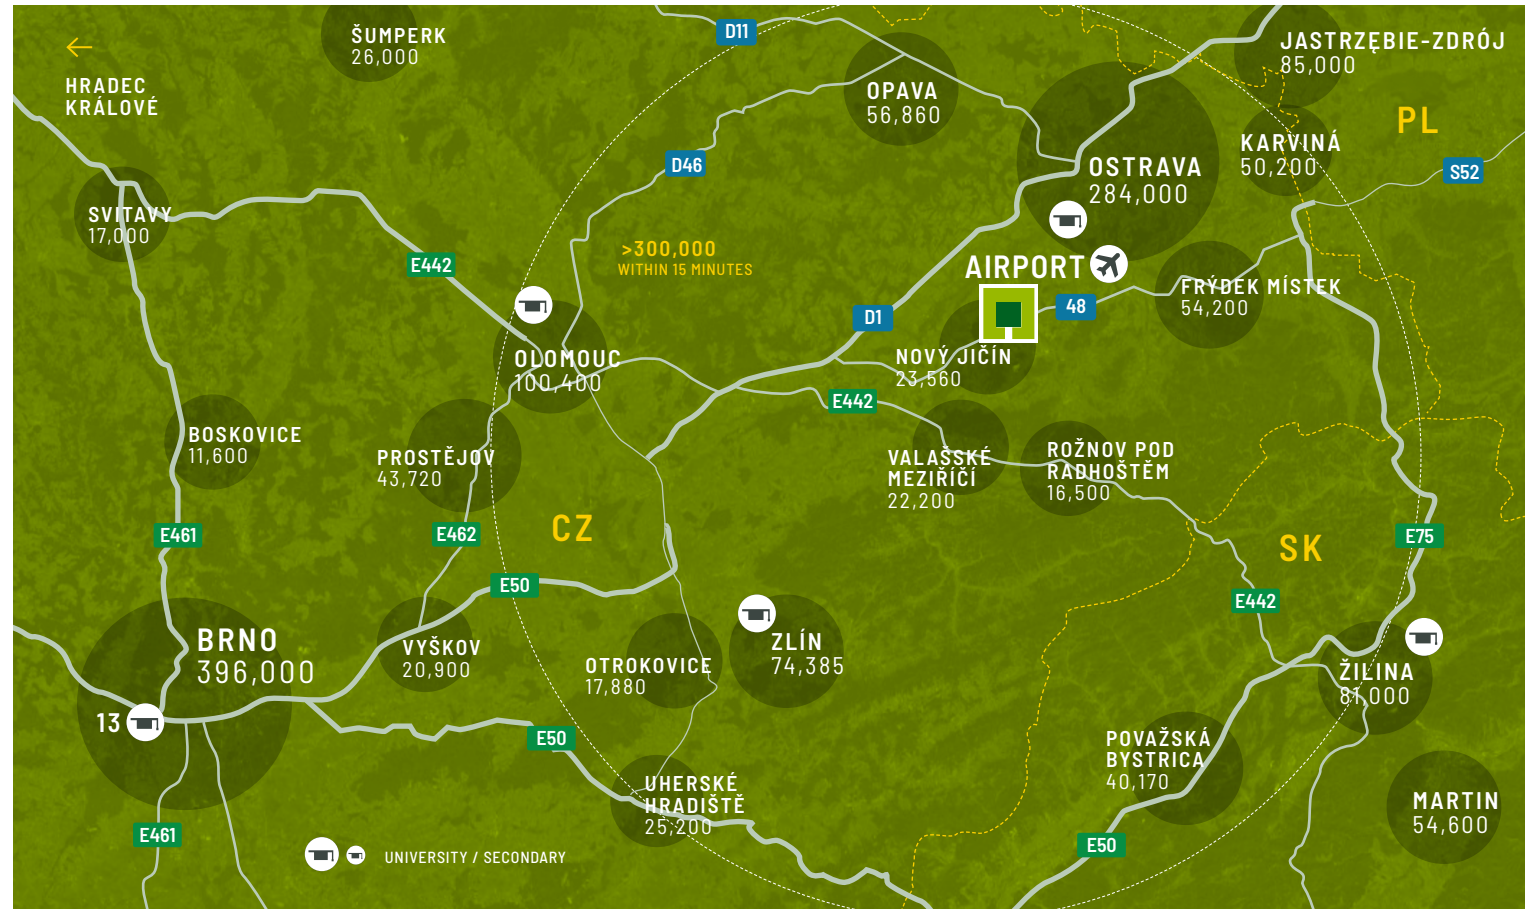

## Ideal base for cost-effective production

CTPark Nový Jičín is located 30 km south of Ostrava on the E642 roadway near Ostrava international airport. The park is an ideal base for high-tech production, test facilities and automotive supply chains.

- ▶ Hyundai auto plant – 35 km
- ▶ 8 universities in the region
- ▶ Available skilled labour
- ▶ Large-scale, A-class facilities

	E462 HIGHWAY 1 KM		OSTRAVA 30 KM
	OSTRAVA AIR- PORT 17 KM		SLOVAK BORDER 60 KM

MAJOR CITIES

Ostrava	37 km	0h 35min
Vienna	65 km	0h 52min
Žilina	114 km	1h 26min
Brno	145 km	1h 45min

LOCAL ACCESS

Within low wage area,  
with excellent expansion opportunities

Moravian-Silesian Region, a highly industrialized region, is divided into six districts. Nový Jičín is the capital of the Nový Jičín District and has about 24,000 inhabitants. It is known for the hatting industry. The town of Nový Jičín is characterized by its picturesque square with arcades. CTPark Nový Jičín features large building sizes and available land for expansion.

# Strategic motorway location with high visibility